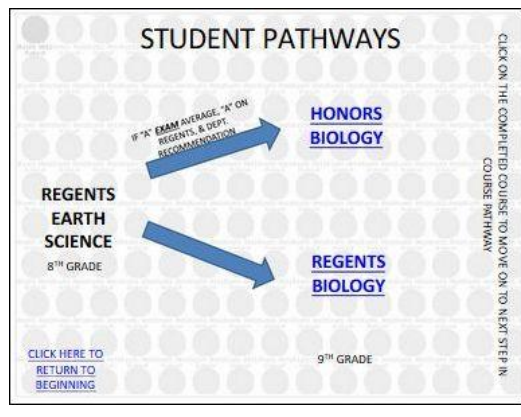

Guidance Corner

Individual [9th and 10th Grade Student/Parent meetings](#) with Guidance Counselors are now in progress. Students are requested to be present for these meetings.

Science Pathways

Many thanks to **Mr. Krauz**, **Ms. McClennan** and **Ms. Scheinberg** for their wonderful presentations at our November 16th PTSA meeting.

Click below for an interactive guide to Science Course Pathways. Go to "Student Pathway" and click on courses:

Donate your Legos (deadline: Dec.8)

The Robotics Team is collecting old and new Legos to donate to elementary school students. Place your donations in the yellow box labeled "Lego Outreach" in the 200s Tech hallway by Thursday, December 8th.